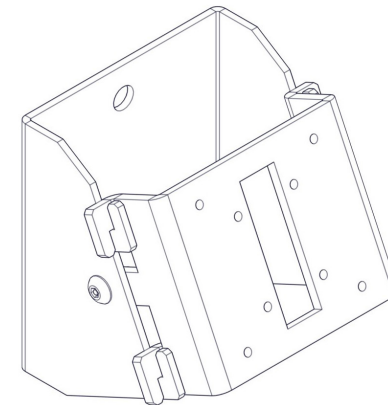

*Compatible Mounting and Accessories	
Name	Description
SPIF101	i-frame (black/black)
SPIF201	i-frame (white/white)
SPIF301	i-frame (alu/black sp)
SPIPF244-ALU	S-frame enclosure Alu 1st. Generation
SPIPF244-BLACK	S-frame enclosure Black 1st. Generation
SPSF001-nn	Main Assembly S-Frame incl. Lock, (in front)
SPXF••05	X-frame stand-alone

For latest version please refer to the Product Configuration Sheet

Wall mount

Angled & Flush (SPM115/SPM116)

Installation Guide

SPM115

SPM116

Fix wall mount to flat surface

1