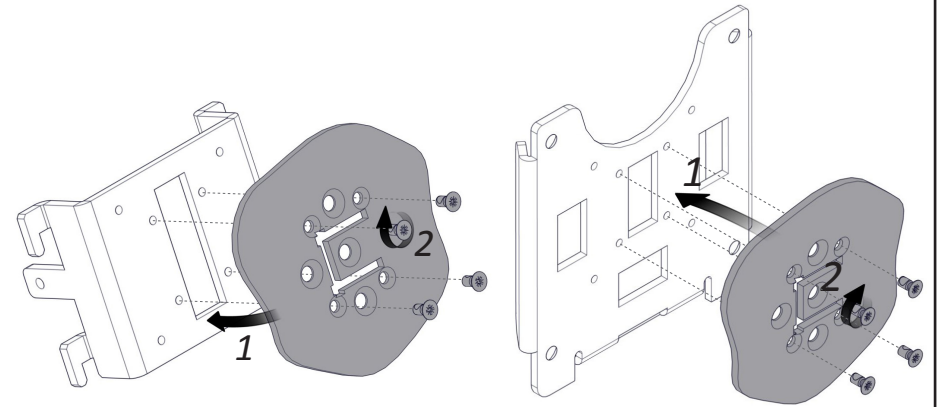

For latest version please refer to the Product Configuration Sheet

Wall mount

Angled & Flush (SPM115/SPM116)

Installation Guide

SPM115

SPM116

Fix wall mount to flat surface

1

Fix hardware mount to wall mount

2

Secure hardware mount to wall mount

3

Mounting options*

4