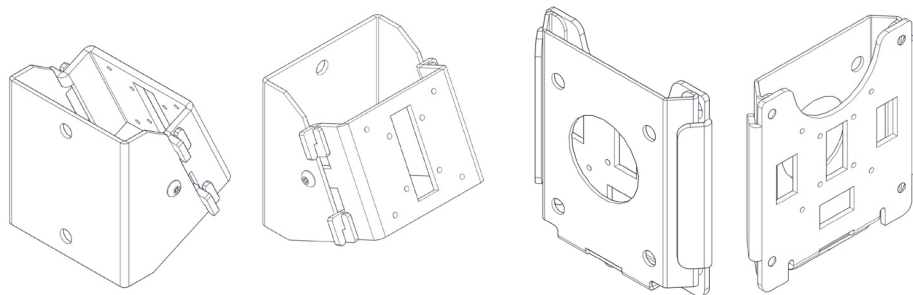

*Compatible Mounting and Accessories	
Name	Description
SPIF101	i-frame (black/black)
SPIF201	i-frame (white/white)
SPIF301	i-frame (alu/black sp)
SPIPF244-ALU	S-frame enclosure Alu 1st. Generation
SPIPF244-BLACK	S-frame enclosure Black 1st. Generation
SPSF001-nn	Main Assembly S-Frame incl. Lock, (in front)
SPXF••05	X-frame stand-alone

For latest version please refer to the Product Configuration Sheet

Wall mount

Angled & Flush (SPM115/SPM116)

Installation Guide

SPM115

SPM116

Fix wall mount to flat surface

1