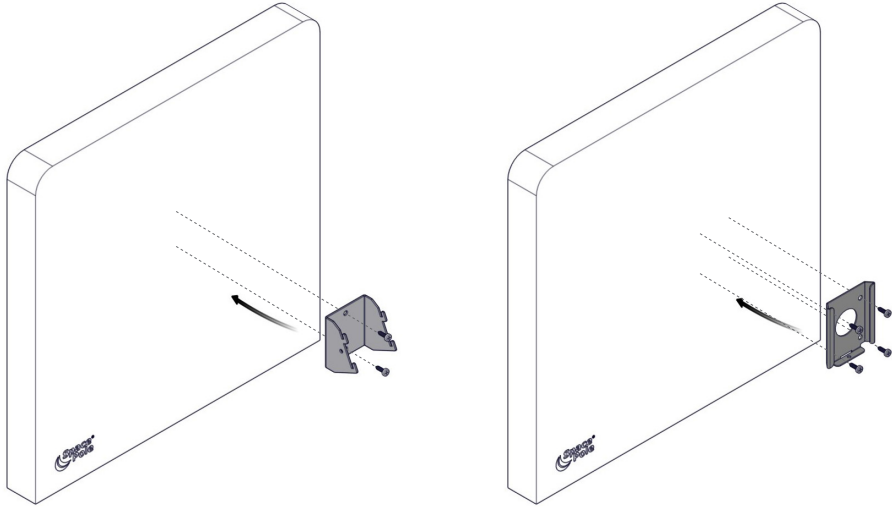

For latest version please refer to the Product Configuration Sheet

Wall mount

Angled & Flush (SPM115/SPM116)

Installation Guide

SPM115

SPM116

Fix wall mount to flat surface

1