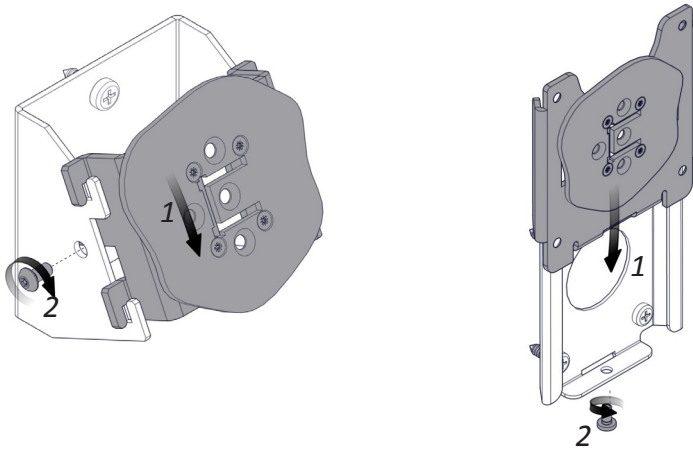

For latest version please refer to the Product Configuration Sheet

Wall mount

Angled & Flush (SPM115/SPM116)

Installation Guide

SPM115

SPM116

Fix wall mount to flat surface

1

Fix hardware mount to wall mount

2

Secure hardware mount to wall mount

3

Mounting options*

4